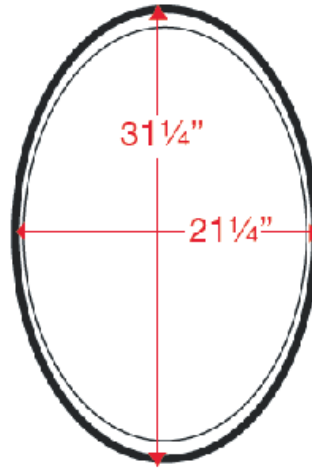

SPECIFICATIONS

MIRRORS
TAPERED BEVEL

FEATURES

Transitional styling

WARRANTY

Limited lifetime

MATERIAL

Glass

Item#

9564-202

NOTE: Dimensions and specifications are subject to change without notice.