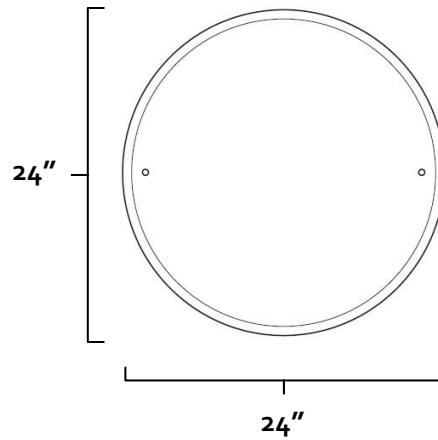

SPECIFICATIONS

ADJUSTABLE MIRRORS
ROUND BEVEL

FEATURES

- Transitional styling
- Multiple finishes
- Concealed installation

WARRANTY

Limited lifetime

MATERIAL

Glass

Item#

2424-RND

Mirror Thickness

1/8"

NOTE: Dimensions and specifications are subject to change without notice.